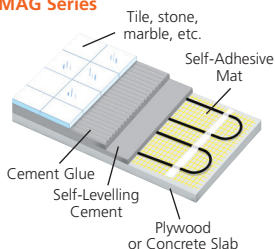

15' (4.6 m) floor sensor, 10' (3 m) cold lead and electrical fault alarm included.

The color of the strapping or the mesh may be different.

Isometric View

CAG Series

MAG Series

Designed and printed in Canada. 07/2018