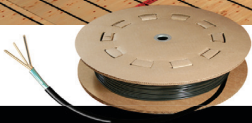

Global Commander

Proudly Canadian!

Floor Heating

Free cable

Cable on mesh

The Global Commander line of floor heating system is offered either as cable on mesh (MAG Series) or as free cable (CAG Series).

- Compatible with ceramic, stone tiles, marble and granite.
- 12W/sq. ft., spacing: 3 in.
- Enveloping warmth, comfortable and constant floor temperature.
- Used to enhance comfort or as a primary room heating source.
- Invisible and completely silent.
- Allows different temperature settings for each room.
- Does not produce dust, dry the air, or create drafts.
- Warranty of 25-year on the heating cable and 1-year against defects.

Free cable, CAG Series

Product # ²	Watts	Covered Surface ³				Length	
		3" (76 mm)		4" (102 mm)		ft.	m
		12W/sq. ft.	130W/sq. m	9W/sq. ft.	100W/sq. m		
240/208 Volts¹							
0170CAG240	170	15.5	1.4	20.5	1.9	61	18.59
0240CAG240	240	20.0	1.9	26.5	2.5	80	24.38
0300CAG240	300	25.5	2.3	33.5	3.1	101	30.78
0360CAG240	360	30.0	2.8	40.0	3.7	120	36.58
0420CAG240	420	35.5	3.3	47.0	4.4	141	42.98
0475CAG240	475	40.0	3.7	53.5	5.0	160	48.77
0600CAG240	600	50.0	4.6	66.5	6.2	200	60.96
0720CAG240	720	60.0	5.6	80.0	7.4	240	73.15
0840CAG240	840	70.0	6.5	93.5	8.7	280	85.34
0960CAG240	960	80.0	7.4	106.5	9.9	320	97.54
1080CAG240	1080	90.0	8.4	120.6	11.1	360	109.73
1200CAG240	1200	100.0	9.3	133.5	12.4	400	121.92
1440CAG240	1440	120.0	11.2	160.0	14.9	480	146.30
1600CAG240	1600	140.0	13.0	186.5	17.3	560	170.69
1920CAG240	1920	160.0	14.8	213.5	19.8	640	195.07