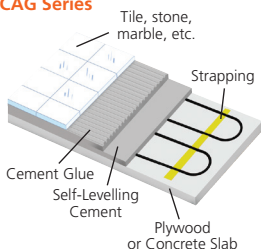

¹ 208V = 75% of wattage at 240V.

² Installation strapping included. The length of plastic strapping included is based on a square room with strapping every 24" (610 mm).

³ Does not represent the surface of the room but rather the surface covered by the floor heating system, excluding fixtures and other spaces to consider.

15' (4.6 m) floor sensor, 10' (3 m) cold lead and electrical fault alarm included.

The color of the strapping or the mesh may be different.

Isometric View

CAG Series

MAG Series

Designed and printed in Canada. 07/2018