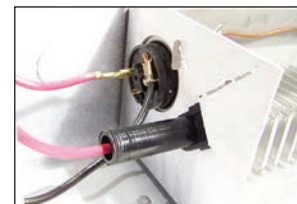

EVEN QUIETER NATURAL CONVECTION HEATING

Heating element floats on high-temperature nylon supports to reduce thermal expansion noises.