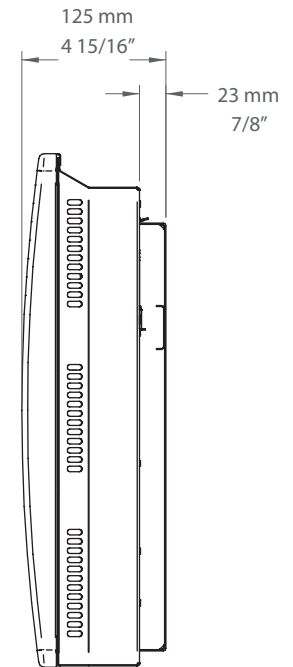

Top View

Watt	L	
	mm	in.
500W	457	18
1000W	598	23 9/16
1500W	739	29 1/16
2000W	880	34 5/8

Front View

Side View