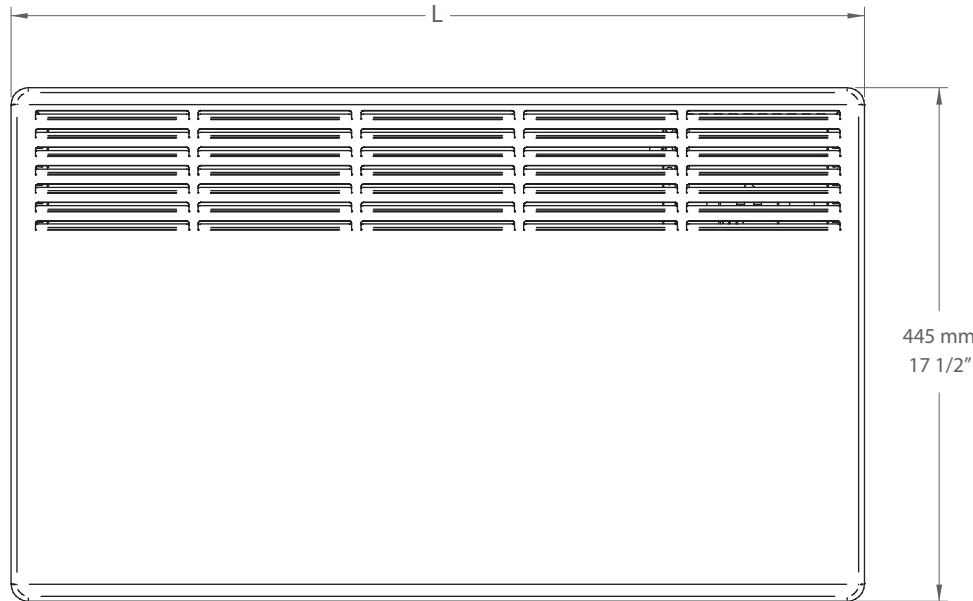

Top View

Watt	L	
	mm	in.
500W	457	18
1000W	598	23 9/16
1500W	739	29 1/16
2000W	880	34 5/8

Front View

Side View